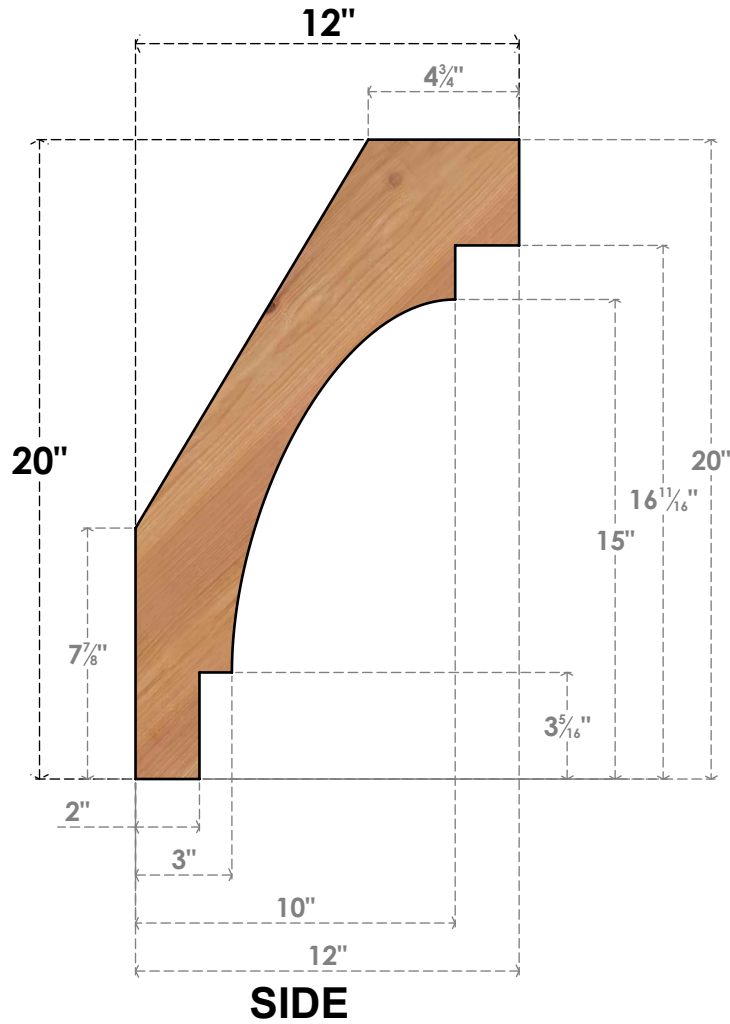

BRC04X12X20MRC00SWR

3 1/2"W X 12"D X 20"H MERCED SMOOTH BRACE, WESTERN RED CEDAR

EKENA MILLWORK
 2300 WEST MAIN ST.
 CLARKSVILLE, TX 75426
 TOLL FREE: 866-607-0453
 WWW.EKENAMILLWORK.COM

NOTES

1. INSTALLATION TO BE COMPLETED IN ACCORDANCE WITH MANUFACTURER'S SPECIFICATIONS.
2. DRAWING MAY NOT BE TO SCALE
3. THIS DRAWING IS INTENDED FOR DESIGN AND PLANNING PURPOSES ONLY.
4. ALL INFORMATION CONTAINED HEREIN WAS CURRENT AT THE TIME OF DEVELOPMENT BUT MUST BE REVIEWED AND APPROVED BY THE PRODUCT MANUFACTURER TO BE CONSIDERED ACCURATE.
5. PRODUCTS ARE NOT KILN DRIED. THIS ITEM IS UNIQUE AND WILL CONTAIN THE NATURAL VARIATIONS THAT THE WOOD SPECIES OFFERS. THIS MAY RESULT IN VARIATIONS UP TO 1/4"