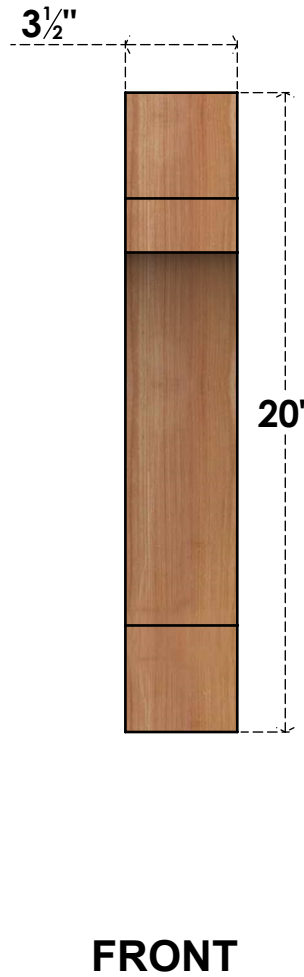

BRC04X12X20MRC00SWR

3 1/2"W X 12"D X 20"H MERCED SMOOTH BRACE, WESTERN RED CEDAR

EKENA MILLWORK
 2300 WEST MAIN ST.
 CLARKSVILLE, TX 75426
 TOLL FREE: 866-607-0453
 WWW.EKENAMILLWORK.COM

NOTES

1. INSTALLATION TO BE COMPLETED IN ACCORDANCE WITH MANUFACTURER'S SPECIFICATIONS.
2. DRAWING MAY NOT BE TO SCALE
3. THIS DRAWING IS INTENDED FOR DESIGN AND PLANNING PURPOSES ONLY.
4. ALL INFORMATION CONTAINED HEREIN WAS CURRENT AT THE TIME OF DEVELOPMENT BUT MUST BE REVIEWED AND APPROVED BY THE PRODUCT MANUFACTURER TO BE CONSIDERED ACCURATE.
5. PRODUCTS ARE NOT KILN DRIED. THIS ITEM IS UNIQUE AND WILL CONTAIN THE NATURAL VARIATIONS THAT THE WOOD SPECIES OFFERS. THIS MAY RESULT IN VARIATIONS UP TO 1/4"